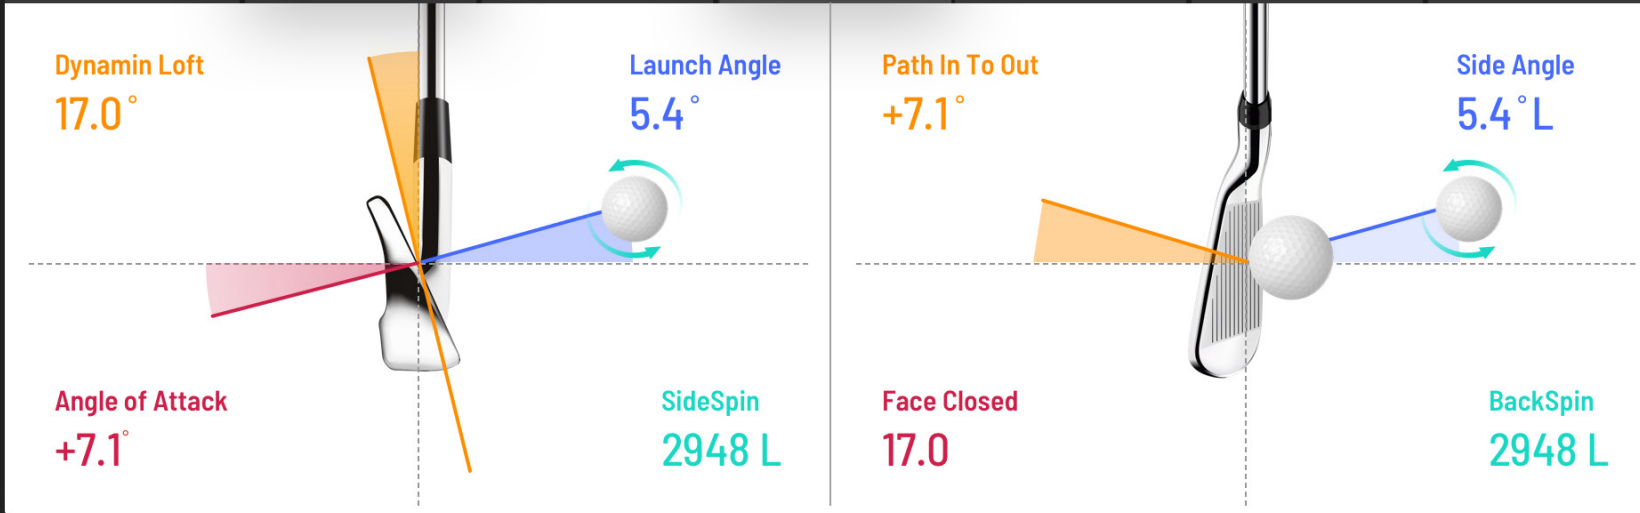

Now you can work smarter with **PowerU Cloud** service with EYEXO.

Uneekor is launching an on-line platform, **myUneekor.com**, to give players the ability to collect and connect with all EYEXO customers or students in one place. The EYEXO View software is optimized to function as a golf data base platform that could sort all data by different clubs, users, and sessions.

Joe Kim

Joe.kim@gmail.com

Hand
Right

Gender
Male

- Summary
- Side
- Top
- Club**
- Optix
- Swing
- Optimizer

Carry Dst.	Total Dst.	Smash	Club Path	Launch Angles		Speed		Spin		Shot
165 yds	166 yds	1.38	4.9° L	Vertical 25.3°	Horizontal 4.9° L	Ball 110.5 mph	Club 80.3 mph	Back 3090 rpm	Axis 7.3° R	1/11