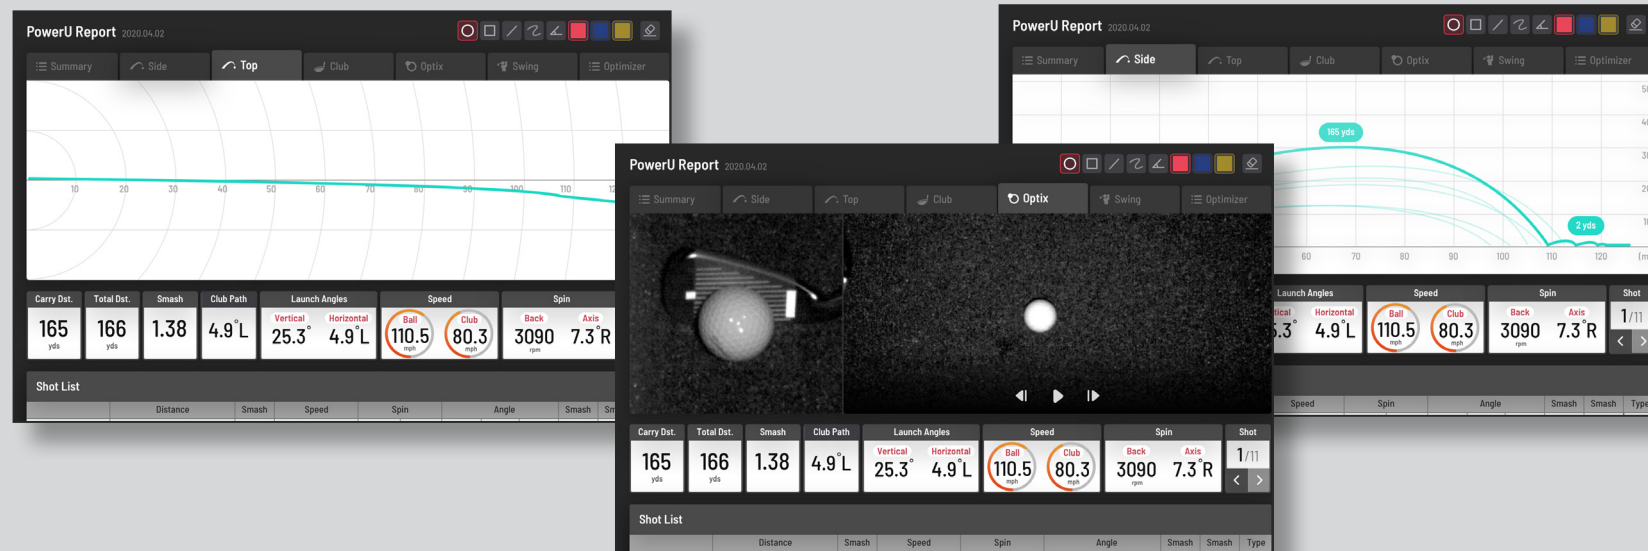

Uneekor is launching an on-line platform, **myUneekor.com**, to give players the ability to collect and connect with all EYEXO customers or students in one place. The EYEXO View software is optimized to function as a golf data base platform that could sort all data by different clubs, users, and sessions.

You can send out the link of **PowerU** report through email and/or social media platforms enhancing your chat functions on-line. Imagine having all these tools at your reach. Less hassle, more time to work on your teaching and dial in club fittings. More cloud service options to be released in Fall 2020.