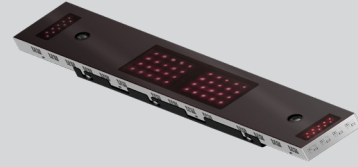

Hardware Specification

- 2 Ultra high speed cameras
- 4 Infrared LED array boards
- Gigabit ethernet interface

- Dimensions
  79 x 15 x 6.3 cm / 31" x 6" x 2.4" (without bracket)
  79 x 15 x 11 cm / 31" x 6" x 4.3" (with bracket)
- Weight
  4.7 kg / 10.36 lbs (without bracket)
  6.5 kg / 14.33 lbs (with bracket)
- External Input: 110/220V
- Output: 19VDC/120W

PC Requirement

- CPU: Minimum Intel i5 8400 or AMD 3600
- RAM: 8GB or higher
- Graphics: Minimum GeForce GTX 1060 or Radeon RX580
- Operating System: Windows 10 (64bit)
- Resolution: Full HD (1920 x 1080)

Please note that specifications are subject to change without prior notice.

Package Items

- EYEXO Hardware
- Power Cable
- Adapter
- Connector
- USB Ethernet Adapter
- Ethernet Cable
- EYEXO Bracket
- USB-software
- Calibration Chart
- M4 32mm
- M6 15mm
- Reflective stickers
- Special 2-year warranty included