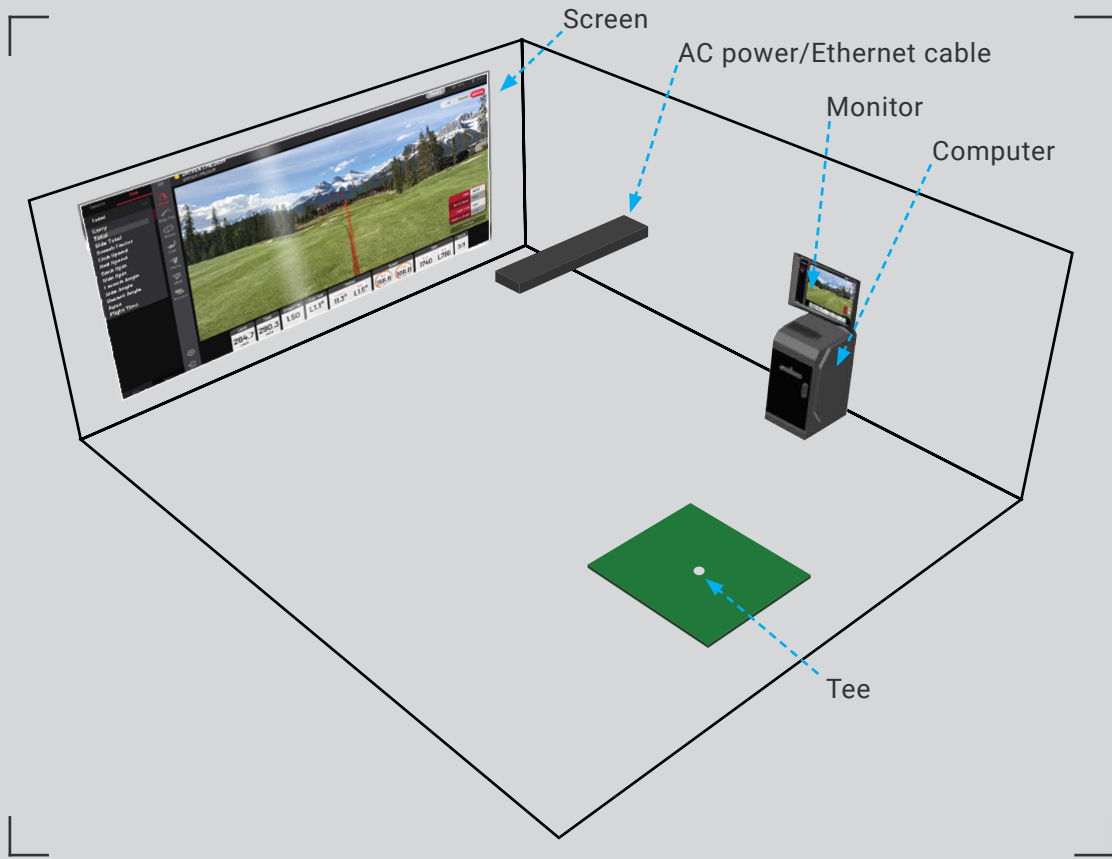

EYEXO Installation Setup