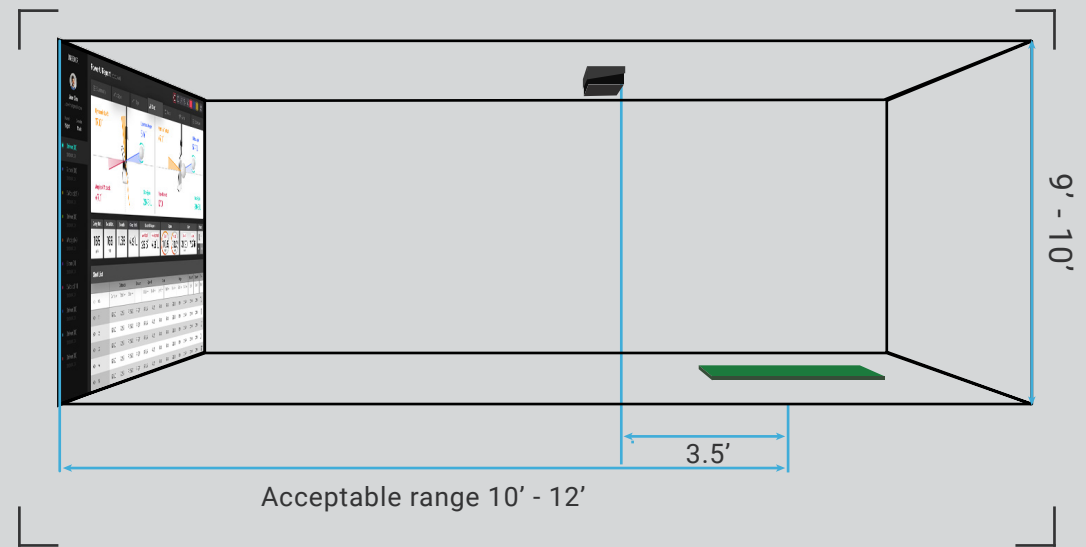

EYEXO Installation Setup