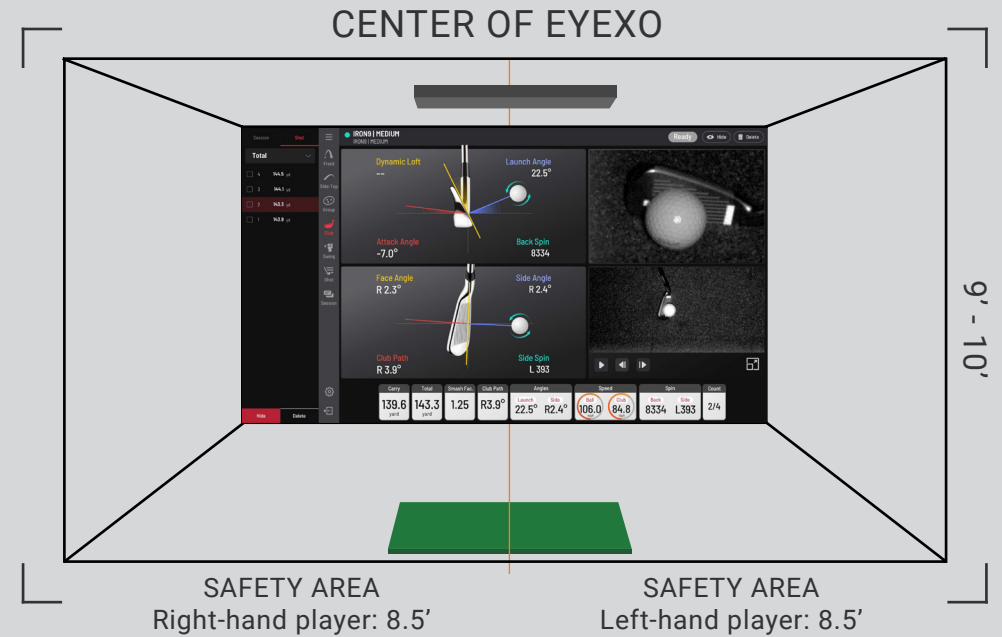

EYEXO Installation Guide

If your indoor sim environment doesn't fit to the ideal set up for EYEXO model as presented in this brochure, please contact our tech support at support@uneekor.com for recommended adjustments to fit your customized installation.

For any other inquires on EYEXO preorder, please contact sales@uneekor.com

EYEXO Installation Setup

Hardware Specification

- 2 Ultra high speed cameras
- 4 Infrared LED array boards
- Gigabit ethernet interface